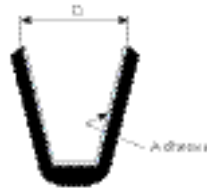

**Installation**

Minimum shrink temperature: 120°C [248°F]  
Minimum full recovery temperature: 150°C [302°F]

**Operating Temperature Range**

-55°C to 80°C  
[-67°F to 176°F]

**Specifications/Approvals**

Series	Raychem
Rayrim	RK-6182

Available in:	Americas	Europe	Asia Pacific
	■	■	■

Product Dimensions

Rayrim Edging Material (Continued)

Size	A (maximum)	B (minimum)	C (minimum)	D (minimum)	E (typical)
Nr. 6	0.6 [0.024]	0.5 [0.020]	3.5 [0.138]	0.8 [0.032]	1.25 [0.049]
Nr. 7	1.0 [0.039]	0.9 [0.035]	4.8 [0.189]	1.6 [0.063]	1.25 [0.049]
Nr. 8	2.0 [0.079]	0.9 [0.035]	6.6 [0.260]	2.5 [0.098]	2.25 [0.089]
Nr. 9	4.2 [0.165]	0.9 [0.035]	13.5 [0.532]	4.5 [0.177]	2.20 [0.087]

Ordering Information

Color	Standard	Black (-0)
Size selection	The largest size which will fit on the panel should be ordered.	
Standard packaging	1.2-meter [4-foot] lengths.	
Ordering description	Specify product name, size number and color (for example, Rayrim Nr. 6-0).	