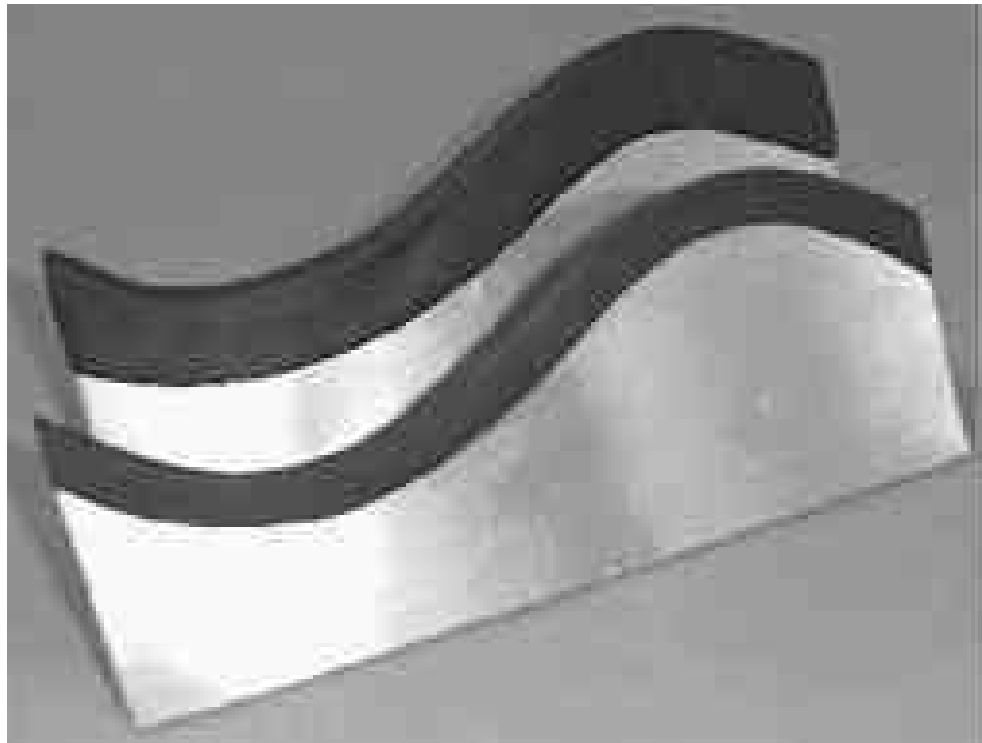

**Commercial Protective,  
Self-Adhering, Edging  
Material**

**Product Facts**

- Flexible to allow for protection of curved edges

**Rayrim Edging Material**

**Applications**

Raychem Rayrim edging material is an extruded strip internally coated with a heat activated adhesive, so that on heating the profile changes from a "V" to a "U" section and the adhesive bonds to the substrate profile.

Manufactured from a Raychem radiation cross-linked polyolefin material, the profile offers a clean and rapid means of covering metal, wood and glass edges for all-round protection.

The flexible nature of the product allows application to both internal and external radii, as well as straight edges, and the continuous operating temperature of -55°C to +80°C [-67°F to 176°F] means that the product can give protection under the most testing circumstances.